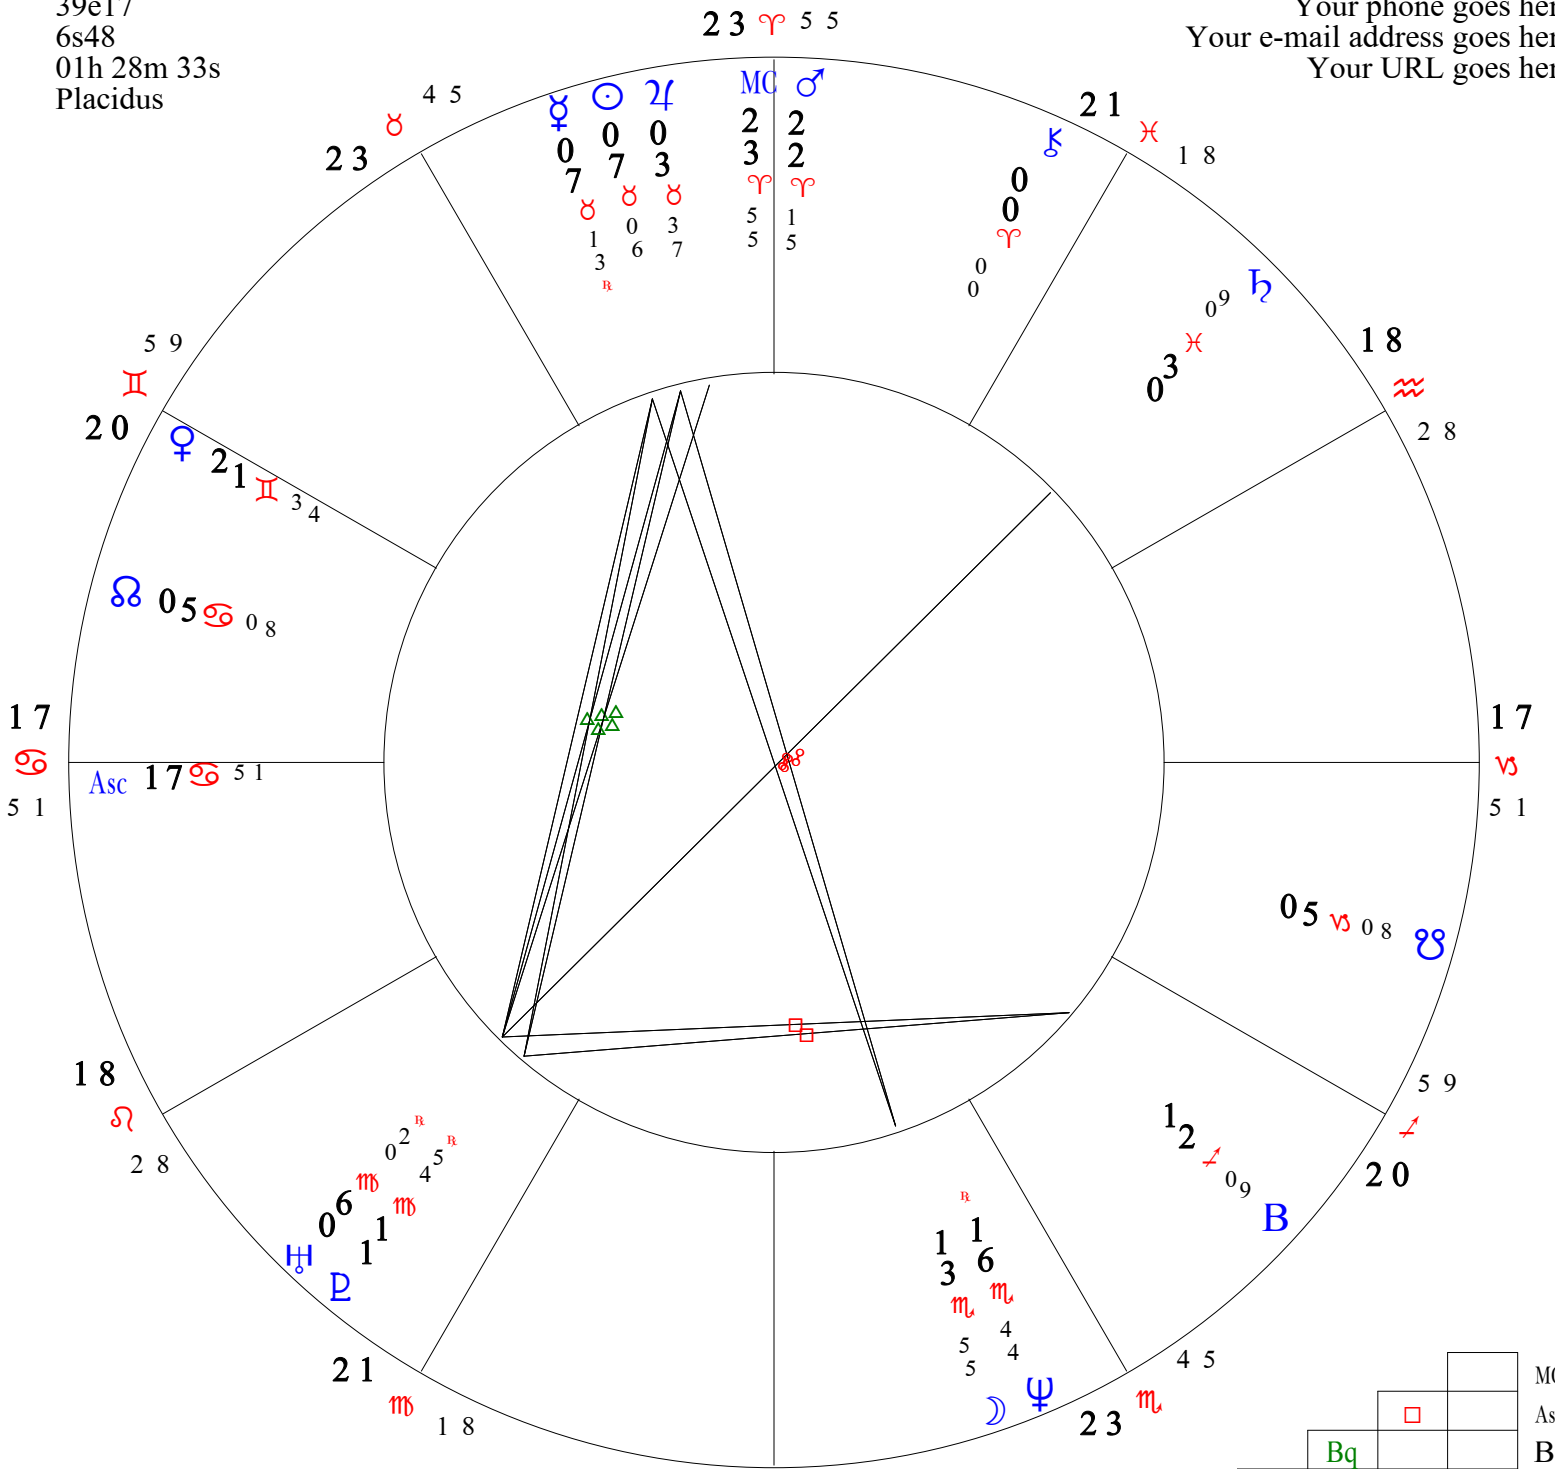

Tanzania - natal
 27 Apr 1964
 11.30 A.M. (-3)
 39e17
 6s48
 01h 28m 33s
 Placidus

Your name goes here
 Your address goes here
 Your city, state, and ZIP go here
 Your phone goes here
 Your e-mail address goes here
 Your URL goes here

																MC
																Asc
											Bq					B
									♂						♃	
									△						♄	
															♅	
															♆	
															♇	
															♈	
															♉	
															♊	
															♋	
															♌	
															♍	
															♎	
															♏	
															♐	
															♑	
															♒	
															♓	
♁	♂	♆	♅	♄	♃	♂	♆	♅	♄	♃	♂	♆	♅	♄	♃	